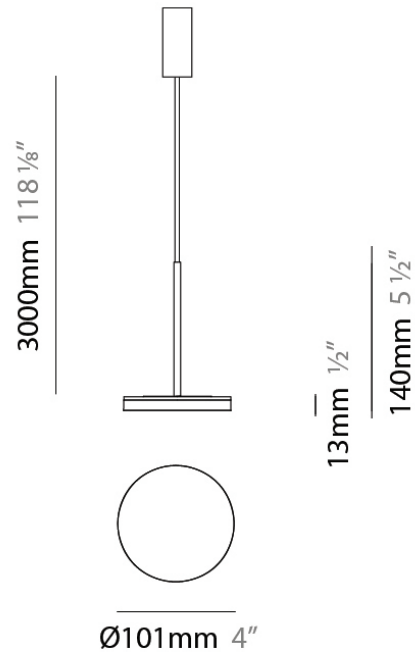

BELLA SUSPENSION

D81668-TIM

PROJECT _____

TYPE _____

NOTES _____

QUANTITY _____

DATE _____

GENERAL

Series: Bella
Brand: Panzeri
Division: Design
Mounting Type: Suspension
Mounting Location: Ceiling
Subcategory: Pendant

PHYSICAL

Diameter (mm): 101
Diameter (in): 4
Height (mm): 13
Height (in): 1/2
Max. Overall Height (mm): 3013
Max. Overall Height (in): 118 7/8
Light Distribution: Indirect
Weight (kg): 0.54501
Weight (lbs): 1.2
Diffuser: Opal - Acrylic
Fixture Material: Aluminum Die Cast
Cable Details: 3000mm / 118 1/8" Cable

ELECTRICAL

Lamp Type: LED
Input Wattage (W): 6.5
Driver Location: Integrated
Input Voltage (V): 120

LED

Number of LEDs: 1
Color Temperature (°K): 2700
Max. Delivered Lumen (lm): 388
Nominal Lumen (lm): 460
CRI: >80 CRI

OPTICAL

RATINGS AND CERTIFICATIONS

Certified By: CSA Certified to UL and CSA Standards
IP rating: IP40