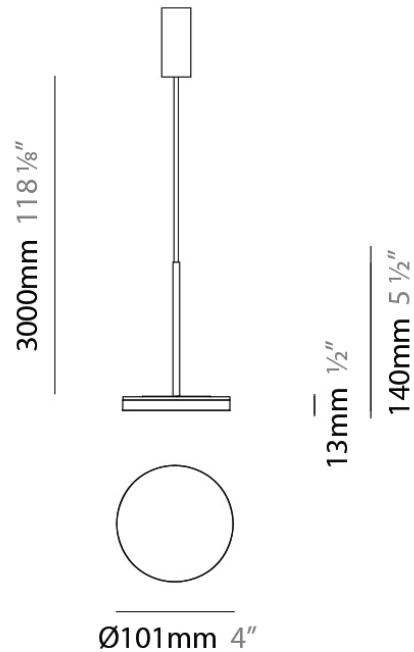

BELLA SUSPENSION

D81668R9-BLK

PROJECT

TYPE

NOTES

QUANTITY

DATE

GENERAL

Series: Bella
Brand: Panzeri
Division: Design
Mounting Type: Suspension
Mounting Location: Ceiling
Subcategory: Pendant

PHYSICAL

Diameter (mm): 101
Diameter (in): 4
Height (mm): 13
Height (in): 1/2
Max. Overall Height (mm): 3013
Max. Overall Height (in): 118 7/8
Light Distribution: Indirect
Weight (kg): 0.54501
Weight (lbs): 1.2
Diffuser: Opal - Acrylic
Fixture Material: Aluminum Die Cast

ELECTRICAL

Lamp Type: LED
Input Wattage (W): 6.5
Dimming: Non-Dimmable
Driver Included: Yes
Driver Location: Integrated
Driver Type: Constant Voltage - Universal
Driver Class: Class 2
Input Voltage (V): 120

LED

Color Temperature (°K): 2700
Max. Delivered Lumen (lm): 388
CRI: >90 CRI

OPTICAL

RATINGS AND CERTIFICATIONS

Certified By: CSA Certified to UL and CSA Standards
IP rating: IP40