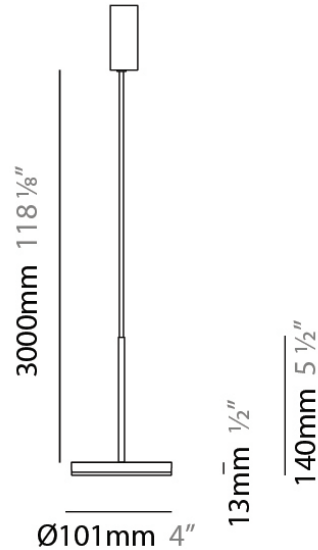

BELLA SUSPENSION

D81667R9-BRZ

PROJECT

TYPE

NOTES

QUANTITY

DATE

GENERAL

Series: Bella

Brand: Panzeri

Division: Design

Mounting Type: Suspension

Mounting Location: Ceiling

Subcategory: Pendant

PHYSICAL

Shape: Round

Diameter (mm): 101

Diameter (in): 4

Height (mm): 13

Height (in): 1/2

Max. Overall Height (mm): 3013

Max. Overall Height (in): 118 ⁵/₈

Light Distribution: Direct

Weight (kg): 0.54501

Weight (lbs): 1.2

Diffuser: Opal - Acrylic

Fixture Material: Aluminum Die Cast

Cable Details: 3000mm / 118 1/8" Cable

ELECTRICAL

Lamp Type: LED

Input Wattage (W): 6.5

Total Output Wattage (W): 4.5

Dimming: Non-Dimmable

Driver Included: Yes

Driver Location: Integrated

Driver Type: Constant Voltage - Universal

Driver Class: Class 2

Input Voltage (V): 120 - 277

LED

Color Temperature (°K): 2700

Max. Delivered Lumen (lm): 388

Nominal Lumen (lm): 460

CRI: >90 CRI

Lamp Life (hrs): 50000

OPTICAL

RATINGS AND CERTIFICATIONS

Certified By: CSA Certified to UL and CSA Standards

IP rating: IP40