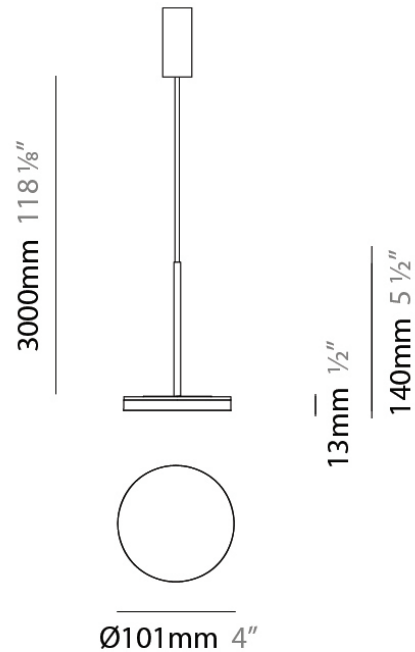

BELLA SUSPENSION

D81668-BRZ

PROJECT _____

TYPE _____

NOTES _____

QUANTITY _____

DATE _____

GENERAL

Series: Bella
Brand: Panzeri
Division: Design
Mounting Type: Suspension
Mounting Location: Ceiling
Subcategory: Pendant

PHYSICAL

Diameter (mm): 101
Diameter (in): 4
Height (mm): 13
Height (in): 1/2
Max. Overall Height (mm): 3013
Max. Overall Height (in): 118 7/8
Light Distribution: Indirect
Weight (kg): 0.54501
Weight (lbs): 1.2
Diffuser: Opal - Acrylic
Fixture Material: Aluminum Die Cast

ELECTRICAL

Lamp Type: LED
Input Wattage (W): 6.5
Dimming: Non-Dimmable
Driver Included: Yes
Driver Location: Integrated
Driver Type: Constant Voltage - Universal
Driver Class: Class 2
Input Voltage (V): 120

LED

Color Temperature (°K): 2700
Max. Delivered Lumen (lm): 467
CRI: >80 CRI

OPTICAL

RATINGS AND CERTIFICATIONS

Certified By: CSA Certified to UL and CSA Standards
IP rating: IP40