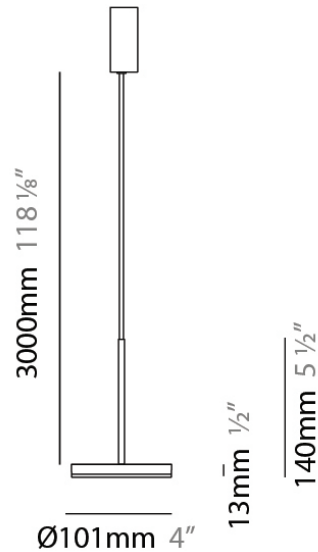

BELLA SUSPENSION

D81667-TIM

PROJECT

TYPE

NOTES

QUANTITY

DATE

GENERAL

Series: Bella
Brand: Panzeri
Division: Design
Mounting Type: Suspension
Mounting Location: Ceiling
Subcategory: Pendant

PHYSICAL

Shape: Disc
Diameter (mm): 101
Diameter (in): 4
Height (mm): 13
Height (in): 1/2
Max. Overall Height (mm): 3013
Max. Overall Height (in): 118 ⁵/₈
Light Distribution: Direct
Weight (kg): 0.54501
Weight (lbs): 1.2
Diffuser: Opal - Acrylic
Fixture Material: Metal

ELECTRICAL

Lamp Type: LED
Input Wattage (W): 6.5
Dimming: Non-Dimmable
Driver Location: Integrated
Input Voltage (V): 120

LED

Number of LEDs: 1
Color Temperature (°K): 2700
Max. Delivered Lumen (lm): 388
Nominal Lumen (lm): 460
CRI: >80 CRI

OPTICAL

RATINGS AND CERTIFICATIONS

Certified By: CSA Certified to UL and CSA Standards
IP rating: IP40