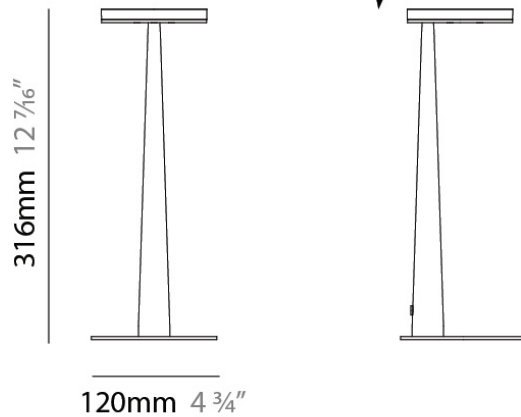

BELLA PORTABLE

D84376R9-BRZ

PROJECT

TYPE

NOTES

QUANTITY

DATE

GENERAL

Series: Bella
Brand: Panzeri
Division: Design
Mounting Type: Portable
Mounting Location: Table
Subcategory: Task

PHYSICAL

Shape: Abstract
Diameter (mm): 101
Diameter (in): 4
Height (mm): 316
Height (in): 12 7/16
Light Distribution: Adjustable / Direct
Weight (kg): 0.853
Weight (lbs): 1.88
Diffuser: Opal - Acrylic
Fixture Material: Aluminum Die Cast

ELECTRICAL

Lamp Type: LED
Input Wattage (W): 5
Dimming: 5-Step Touch Dimming
Driver Location: Inline Transformer Plug
Input Voltage (V): 120

LED

Number of LEDs: 1
Color Temperature (°K): 2700
Max. Delivered Lumen (lm): 388
Nominal Lumen (lm): 460
CRI: >90 CRI
Lamp Life (hrs): 70000

OPTICAL

Optic°: Diffused
Adjustability: Tilt 50°

RATINGS AND CERTIFICATIONS

Certified By: CSA Certified to UL and CSA Standards
IP rating: IP20

Ø101mm 4"