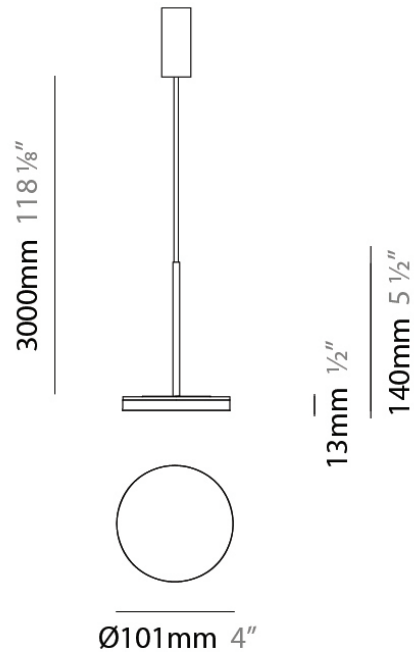

BELLA SUSPENSION

D81668-WHI

PROJECT

TYPE

NOTES

QUANTITY

DATE

GENERAL

Series: Bella

Brand: Panzeri

Division: Design

Mounting Type: Suspension

Mounting Location: Ceiling

Subcategory: Pendant

PHYSICAL

Diameter (mm): 101

Diameter (in): 4

Height (mm): 13

Height (in): 1/2

Max. Overall Height (mm): 3013

Max. Overall Height (in): 118 7/8

Light Distribution: Indirect

Weight (kg): 0.54501

Weight (lbs): 1.2

Diffuser: Opal - Acrylic

Fixture Material: Aluminum Die Cast

ELECTRICAL

Lamp Type: LED

Input Wattage (W): 6.5

Dimming: Non-Dimmable

Driver Included: Yes

Driver Location: Integrated

Driver Type: Constant Voltage - Universal

Driver Class: Class 2

Input Voltage (V): 120

LED

Color Temperature (°K): 2700

Max. Delivered Lumen (lm): 467

CRI: >80 CRI

OPTICAL

RATINGS AND CERTIFICATIONS

Certified By: CSA Certified to UL and CSA Standards

IP rating: IP40