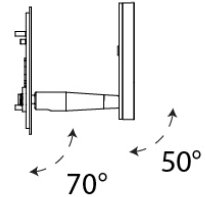

Ø101mm 4"

94mm 3 11/16"