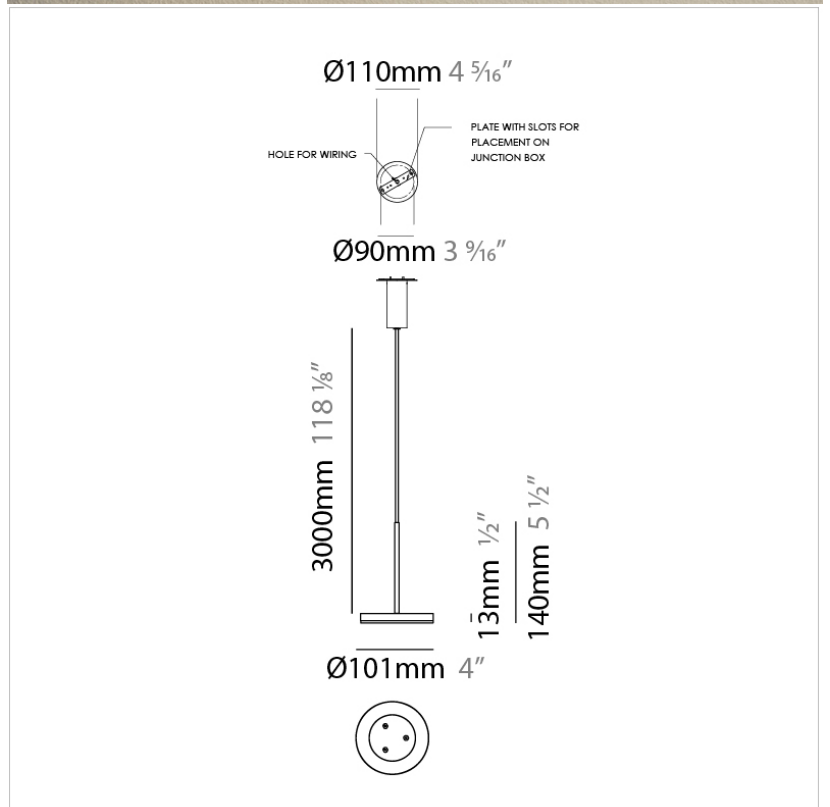

BELLA SUSPENSION

D81667-MBR

PROJECT _____

TYPE _____

NOTES _____

QUANTITY _____

DATE _____

GENERAL

Series: Bella
Brand: Panzeri
Division: Design
Mounting Type: Suspension
Mounting Location: Ceiling
Subcategory: Pendant

PHYSICAL

Shape: Disc
Diameter (mm): 101
Diameter (in): 4
Height (mm): 13
Height (in): 1/2
Max. Overall Height (mm): 3013
Max. Overall Height (in): 118 5/8
Light Distribution: Direct
Weight (kg): 0.54501
Weight (lbs): 1.2
Diffuser: Opal - Acrylic
Fixture Material: Metal

ELECTRICAL

Lamp Type: LED
Input Wattage (W): 6.5
Total Output Wattage (W): 6.5
Dimming: Non-Dimmable
Driver Location: Integrated
Input Voltage (V): 120

LED

Delivered Lumen Range: 100 - 499 lm
Number of LEDs: 1
Color Temperature (°K): 2700
Max. Delivered Lumen (lm): 388
Nominal Lumen (lm): 460
CRI: >80 CRI

OPTICAL

RATINGS AND CERTIFICATIONS

Certified By: CSA Certified to UL and CSA Standards
IP rating: IP40

D