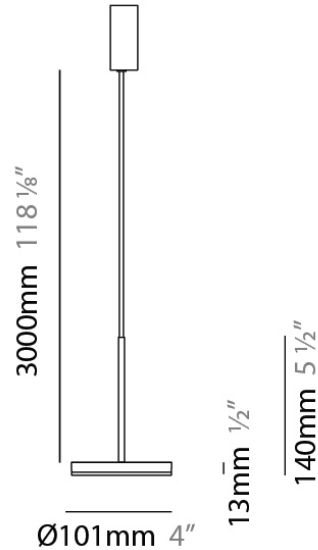

BELLA SUSPENSION

D81667R9-TIM

PROJECT _____

TYPE _____

NOTES _____

QUANTITY _____

DATE _____

GENERAL

Series: Bella

Brand: Panzeri

Division: Design

Mounting Type: Suspension

Mounting Location: Ceiling

Subcategory: Pendant

PHYSICAL

Shape: Round

Diameter (mm): 101

Diameter (in): 4

Height (mm): 13

Height (in): 1/2

Max. Overall Height (mm): 3013

Max. Overall Height (in): 118 5/8

Light Distribution: Direct

Weight (kg): 0.54501

Weight (lbs): 1.2

Diffuser: Acrylic Diffuser With Matt Finish

Fixture Material: Aluminum Die Cast

Cable Details: 3000mm / 118 1/8" Cable

ELECTRICAL

Lamp Type: LED

Input Wattage (W): 6.5

Total Output Wattage (W): 4.5

Dimming: Non-Dimmable

Driver Included: Yes

Driver Location: Integrated

Driver Type: Constant Voltage - Universal

Driver Class: Class 2

Input Voltage (V): 120 - 277

LED

Color Temperature (°K): 2700

Max. Delivered Lumen (lm): 388

CRI: >90 CRI

Lamp Life (hrs): 50000

OPTICAL

RATINGS AND CERTIFICATIONS

Certified By: CSA Certified to UL and CSA Standards

IP rating: IP40